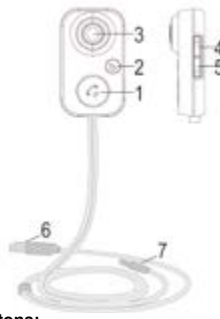

2. Product diagram:

1. Play/pause, answer/reject calls, call the last dialed number/activation of the Google Assistant/Siri
2. Turn on/turn off Bass Boost function
3. Microphone
4. Increase the volume level, select the next
5. Decrease the volume level, select previous track
6. USB power connector
7. 3.5 mm mini jack

3. Description of the function buttons:

3.1 When playing a song:

- Single press pauses / resumes playback
- Press and hold turn on/ turn off Google Assistant or Siri function
- Press and hold increase the volume level
- Press select the previous track
- Press and hold decrease the volume level
- Press select the next track

3.2 During incoming calls (hands-free function)

- Single press answers incoming call
- Pressing and hold reject incoming call
- Fast double press calls the last dialed number

3.3 During call (hands-free function)

- Single press ends call
- Press and hold turn on private mode (turn on smartphone mood)

4. Bass Boost button

Single press turn on/off bass Boost function

5. Set contains:

- Transmitter SAVIO TR-13
- User manual

6. Technical Specifications

- Bluetooth version: 5.1
- Supported Bluetooth protocols: AVRCP, HFP, A2DP
- Compatibility: devices with a Jack 3.5 mm audio port
- Power supply: 5V via USB connector
- Cable length: 1.2 m

7. Additional information

- The device must be connected to a USB 5V charger. Connecting the device to a charger equipped with a Quick Charge/Fast Charge/Power Delivery connector may damage the product.